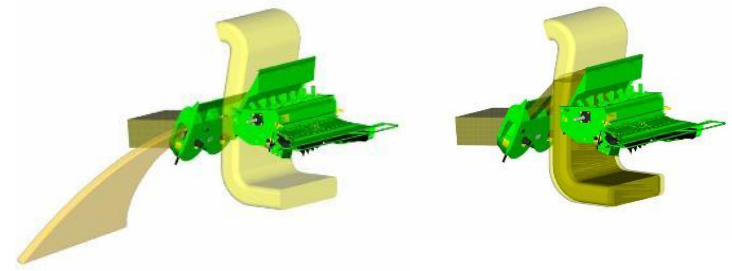

Ökad effektivitet /ökad insamlingsgrad

- Kombinerad skörd av halm och agnar/boss