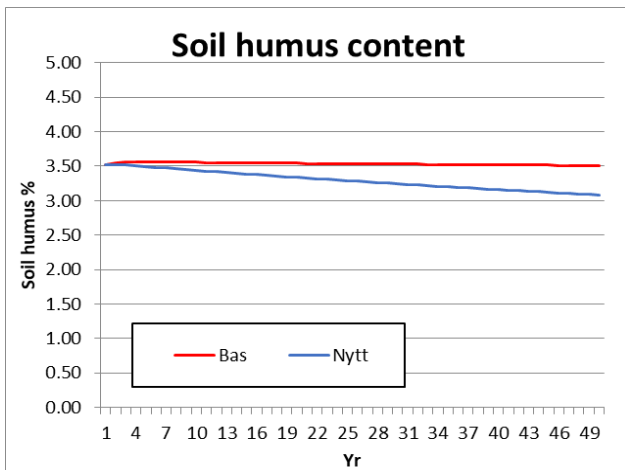

Spannmålens restströmmar

Bioraffinaderikonceptet i våra projekt

The image shows two large, round hay bales in the foreground of a harvested field. The bales are made of golden-brown straw and are positioned side-by-side. The field is filled with cut stalks of grain. In the background, there is a line of trees and a small building under a clear blue sky. The text 'Halm och avrens' is overlaid in white on the bales.

Halm och avrens

Ökad effektivitet /ökad insamlingsgrad

- Kombinerad skörd av halm och agnar/boss

Hållbar halmpotential

Winter wheat straw annually available for removal

County	Total straw resources	Resources at arable farms		Possible to take out	
	tonnes ^A	% ^B	tonnes	% ^C	tonnes
Östergötland	196,465	70 %	137,525	100 % (+)	137,525
Södermanland	75,538	80 %	60,430	100 %	60,430
Örebro	39,037	80 %	31,230	100 % (+)	31,230
Total Norrköping area	311,040		229,186		229,186
Skåne	435,732	80 %	348,585	0 %	0